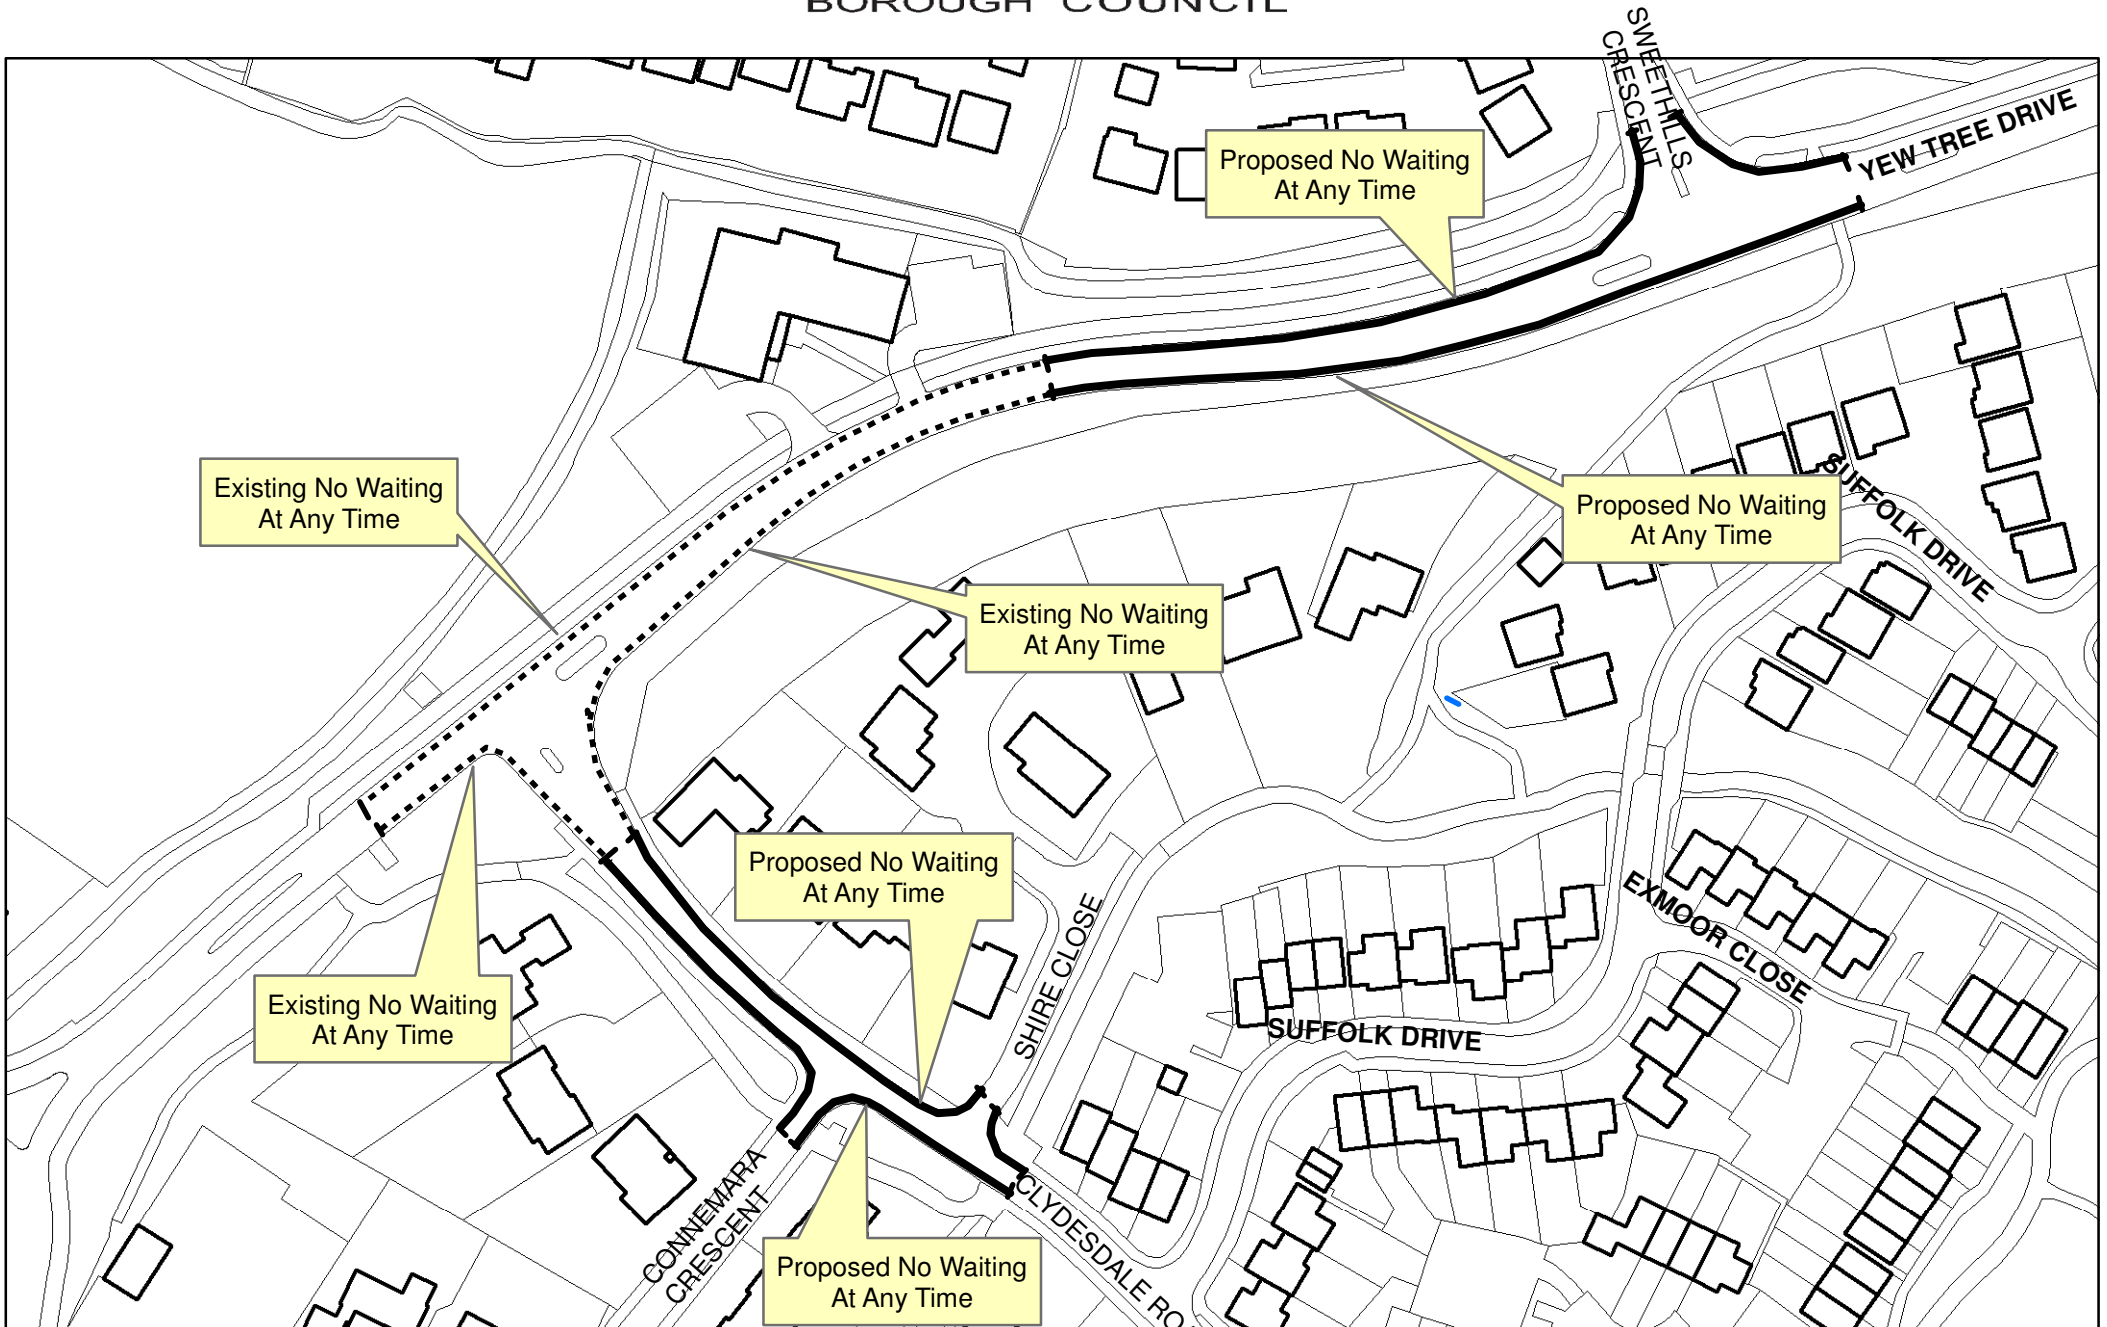

FAREHAM

BOROUGH COUNCIL

YEW TREE DRIVE, WHITELEY

SCALE - 1:800 @A3